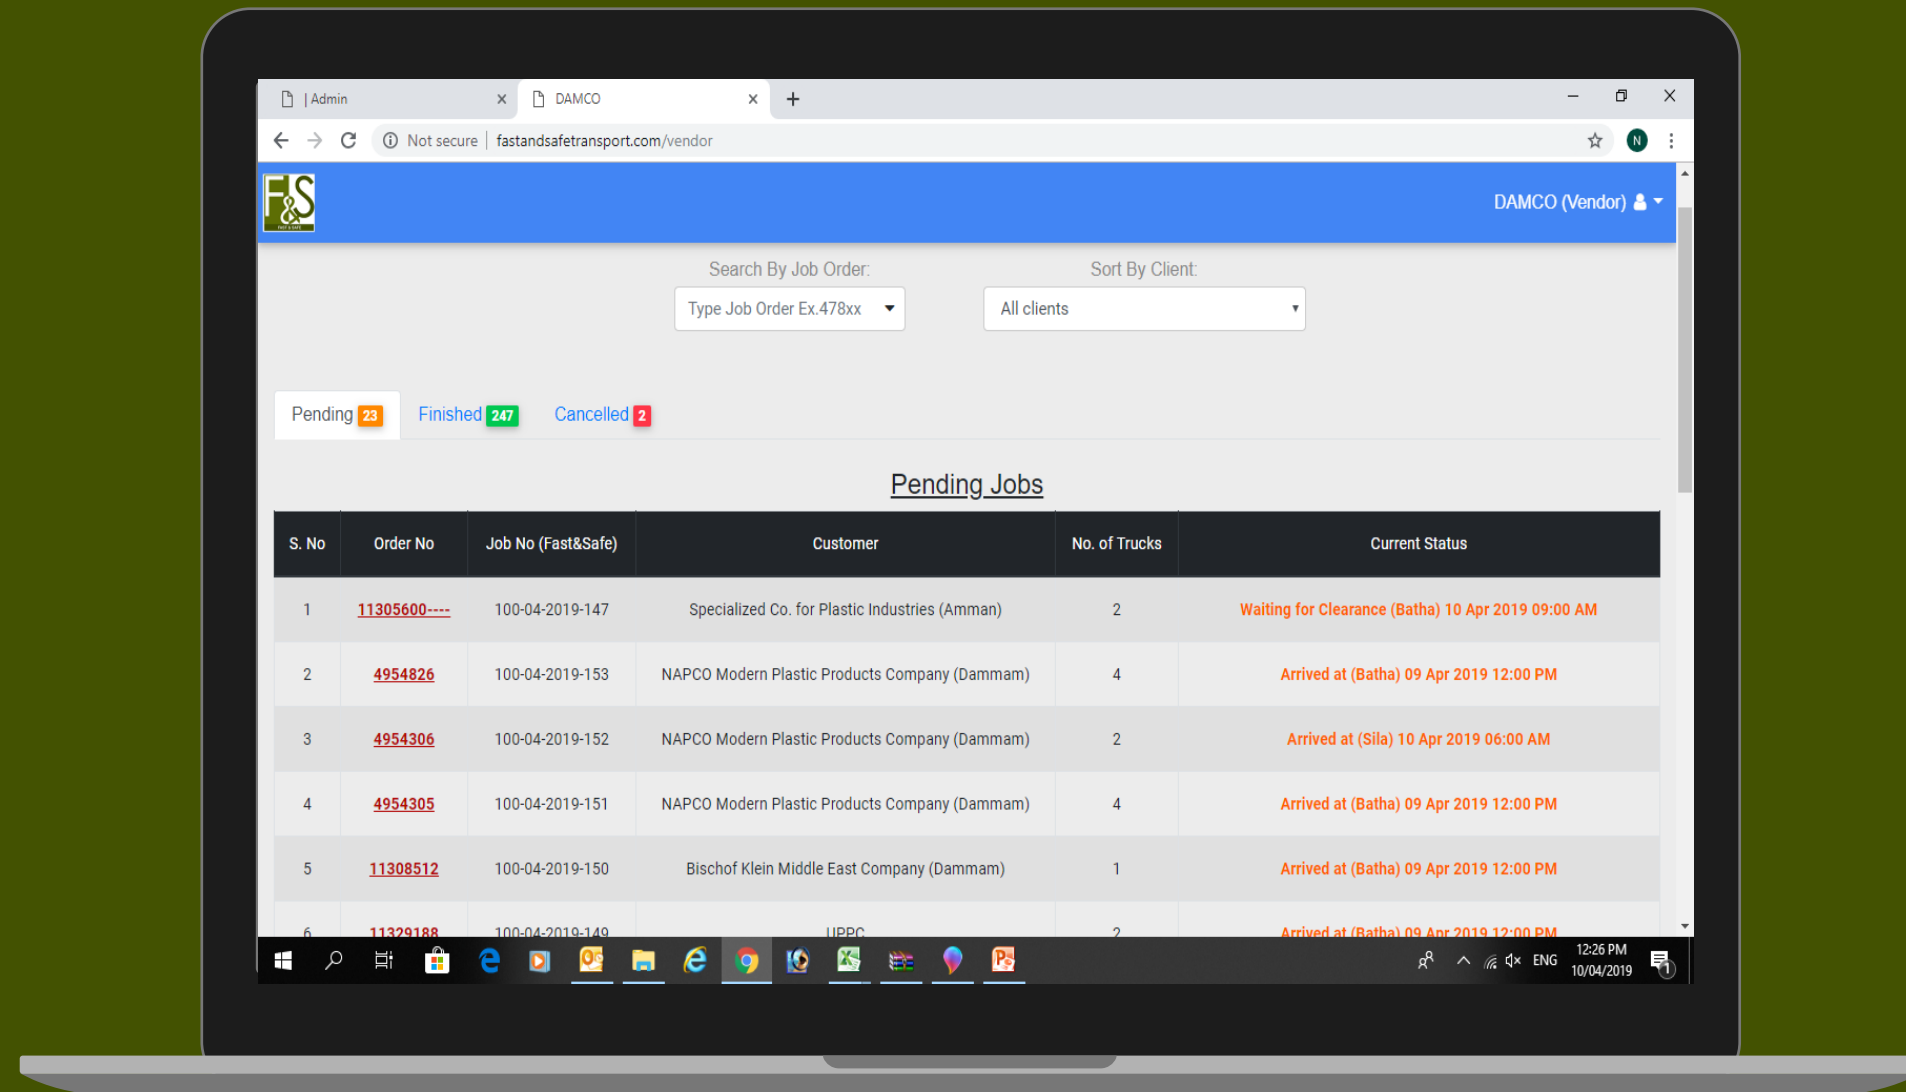

Tracking online

We have our own custom developed tracking application for the status updates for the shipments , Which is provided as an Mobile APP to our customers as well. The use of this application gives global visibility for the movement of the cargo